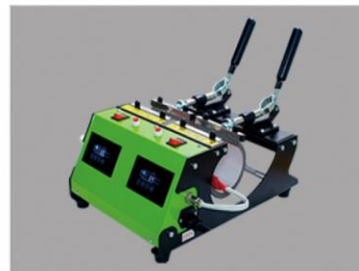

Model: MP160/Classic Mug Press
Plate size: 11oz
Gross weight: 7.0 kg
Packing size: 44x35x32cm
Features: Classic model, popular on Amazon

Model: AP1821/2 in 1 Mug Press
Plate size: 11oz
Gross weight: 9.0 kg
Packing size: 41x38x36cm
Features: Print 2 mugs simultaneously