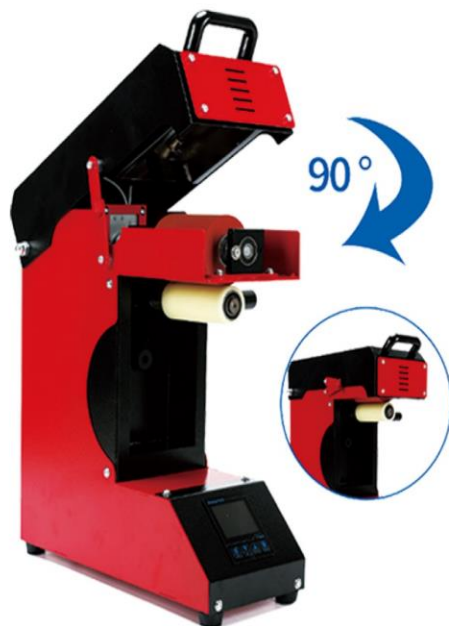

MODEL: AP1825/ ROLLER HEAT PRESS

Roller diameter: 4.2cm

Gross weight: 27 kg

Packing size: 57x50x24cm

Features: Print NON-COATING materials like plastic mugs, pens, metal mugs and sports bottles.