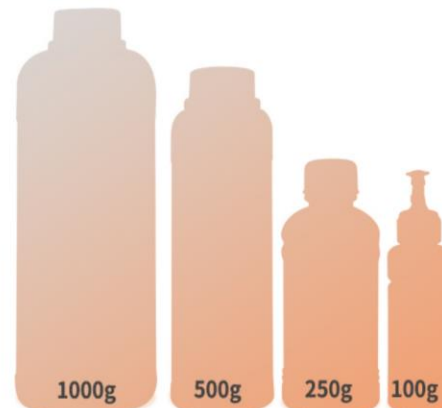

20+ Effects For Choice

MORE VIEW +

DTF Pigment Ink

BK C M Y W

Printing Color Smooth Even

Printing HD Effect

Brighter White

1000g

500g

250g

100g

DTF TPU Hot Melt Powder

Even melting

Clean and dry not oil return

Good elasticity, not crack

YOUR CREATIVITY DESERVES BETTER BLANKS