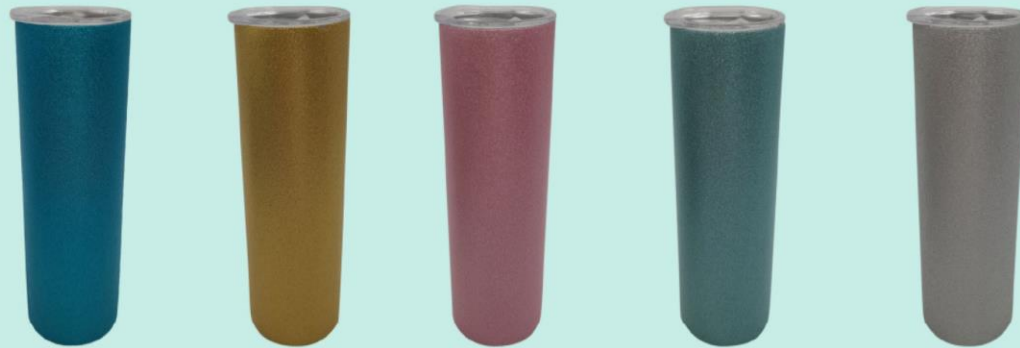

Stainless steel Cola Shaped Bottle(Glitter)

Volume:350/500/750ML Packing:50pcs

Stainless steel Cola Shaped Bottle(Glitter) Dimension: H21.5*Φ7.4cm Volume: 600ml Packing:25pcs