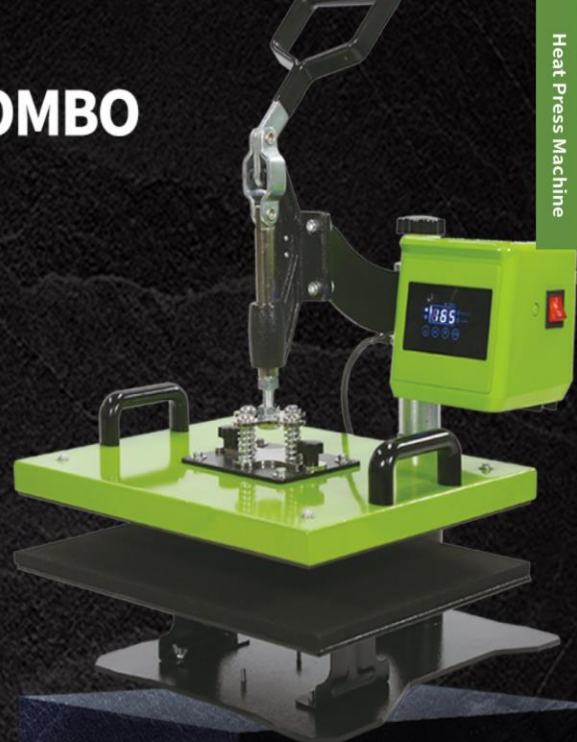

15 IN 1 / 8 IN 1 / 8 IN 1 COMBO HEAT PRESS